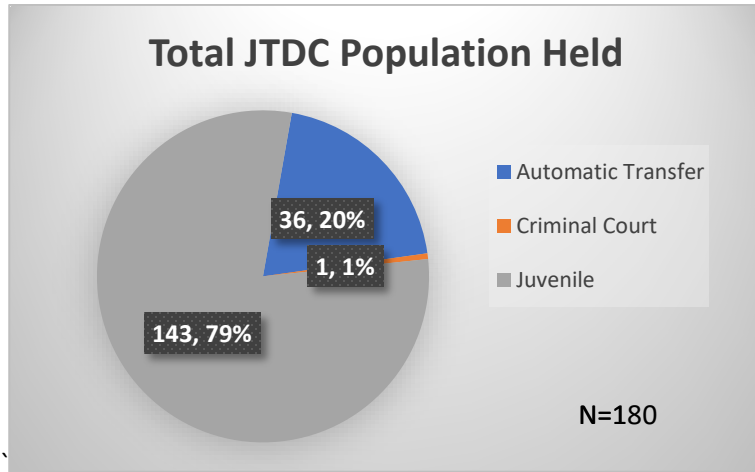

Daily Data Dashboard – May 31, 2023

Demographics for JTDC Population

Wednesday Morning Midnight Count

Total # of probation Involved youth¹: 1,209

¹ Probation Active: Any youth who is pending sentencing with an active social history, has been formally placed on probation or supervision with Cook County Juvenile Probation on the date of the report.

*Age, Gender and Race for Criminal Court population (N=1) is not represented in this report.

Data sources: cFive Supervisor – Probation Population and RMIS – JTDC Population

Daily Data Dashboard – May 31, 2023
Demographics for JTDC Population
Wednesday Morning Midnight Count