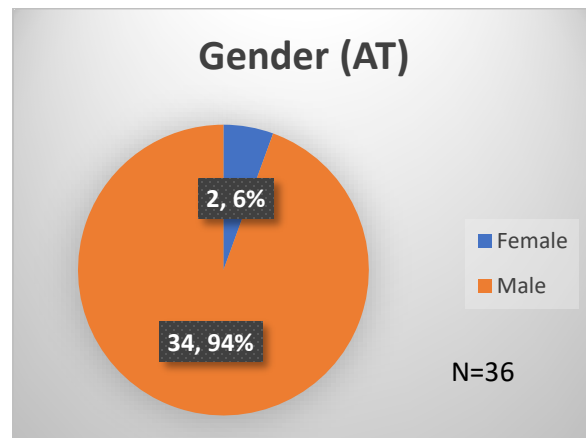

Daily Data Dashboard – May 31, 2023

Demographics for JTDC Population

Wednesday Morning Midnight Count

Total # of probation Involved youth¹: 1,209

¹ Probation Active: Any youth who is pending sentencing with an active social history, has been formally placed on probation or supervision with Cook County Juvenile Probation on the date of the report.

*Age, Gender and Race for Criminal Court population (N=1) is not represented in this report.

Data sources: cFive Supervisor – Probation Population and RMIS – JTDC Population

Daily Data Dashboard – May 31, 2023
Demographics for JTDC Population
Wednesday Morning Midnight Count