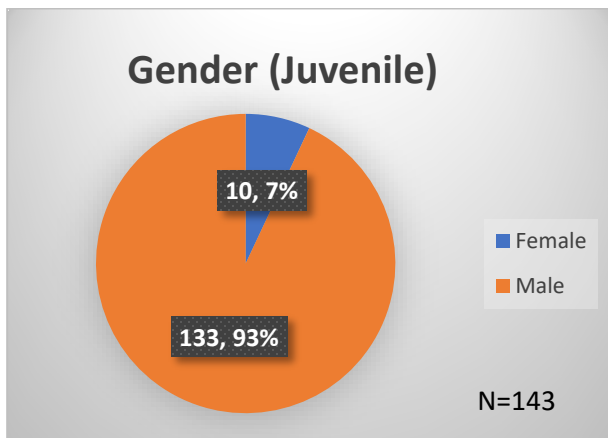

Daily Data Dashboard – May 31, 2023

Demographics for JTDC Population

Wednesday Morning Midnight Count

Total # of probation Involved youth¹: 1,209

¹ Probation Active: Any youth who is pending sentencing with an active social history, has been formally placed on probation or supervision with Cook County Juvenile Probation on the date of the report.

*Age, Gender and Race for Criminal Court population (N=1) is not represented in this report.

Data sources: cFive Supervisor – Probation Population and RMIS – JTDC Population

Daily Data Dashboard – May 31, 2023
Demographics for JTDC Population
Wednesday Morning Midnight Count