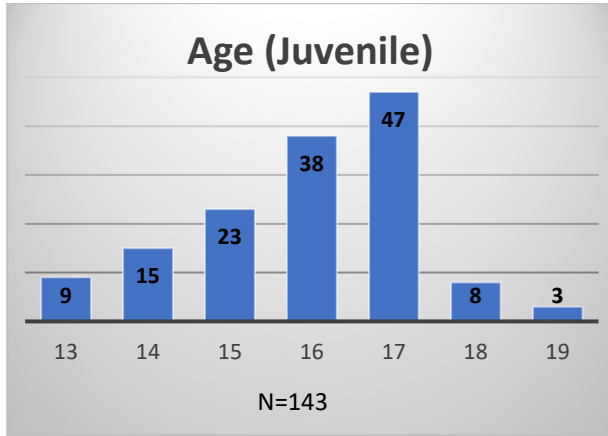

Daily Data Dashboard – May 31, 2023

Demographics for JTDC Population

Wednesday Morning Midnight Count

Total # of probation Involved youth¹: 1,209

¹ Probation Active: Any youth who is pending sentencing with an active social history, has been formally placed on probation or supervision with Cook County Juvenile Probation on the date of the report.

*Age, Gender and Race for Criminal Court population (N=1) is not represented in this report.

Data sources: cFive Supervisor – Probation Population and RMIS – JTDC Population

Daily Data Dashboard – May 31, 2023
Demographics for JTDC Population
Wednesday Morning Midnight Count