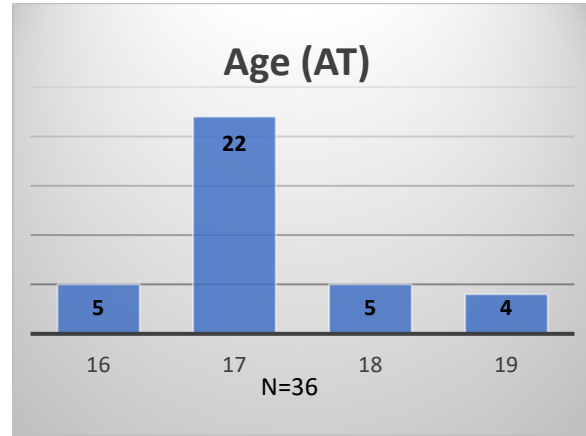

Daily Data Dashboard – May 31, 2023

Demographics for JTDC Population

Wednesday Morning Midnight Count

Total # of probation Involved youth¹: 1,209

¹ Probation Active: Any youth who is pending sentencing with an active social history, has been formally placed on probation or supervision with Cook County Juvenile Probation on the date of the report.

*Age, Gender and Race for Criminal Court population (N=1) is not represented in this report.

Data sources: cFive Supervisor – Probation Population and RMIS – JTDC Population

Daily Data Dashboard – May 31, 2023
Demographics for JTDC Population
Wednesday Morning Midnight Count